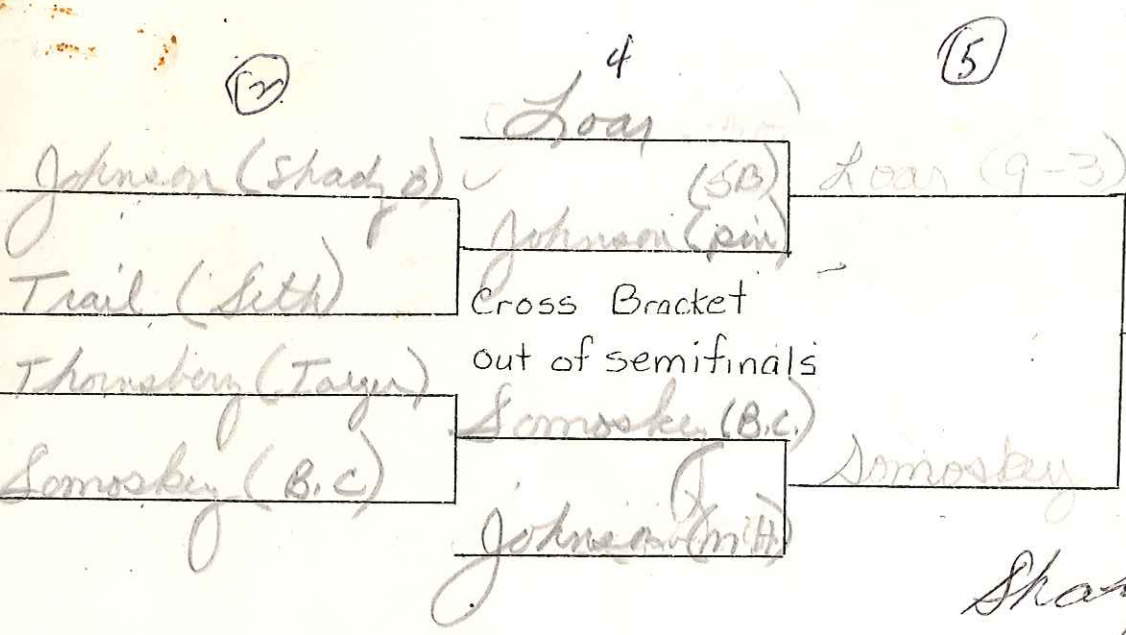

Robinson-3-2

MtH - 57  
Seth - 54  
Shady - B - 44

Shady 178  
Bec: 160  
B.C. 148  
I - 115  
L. 72

1981 BNT

1. BYE

1. SWEENEY (SHADY)

Sweeney (pin)

2. BRUSTER (B.C)

Richardson

7. WILLIAMSON (SHADY B)

Richardson (pin)

8. RICHARDSON (MH)

Bruster (B.C)

Addair

Addair-pin

Stover (Lib)