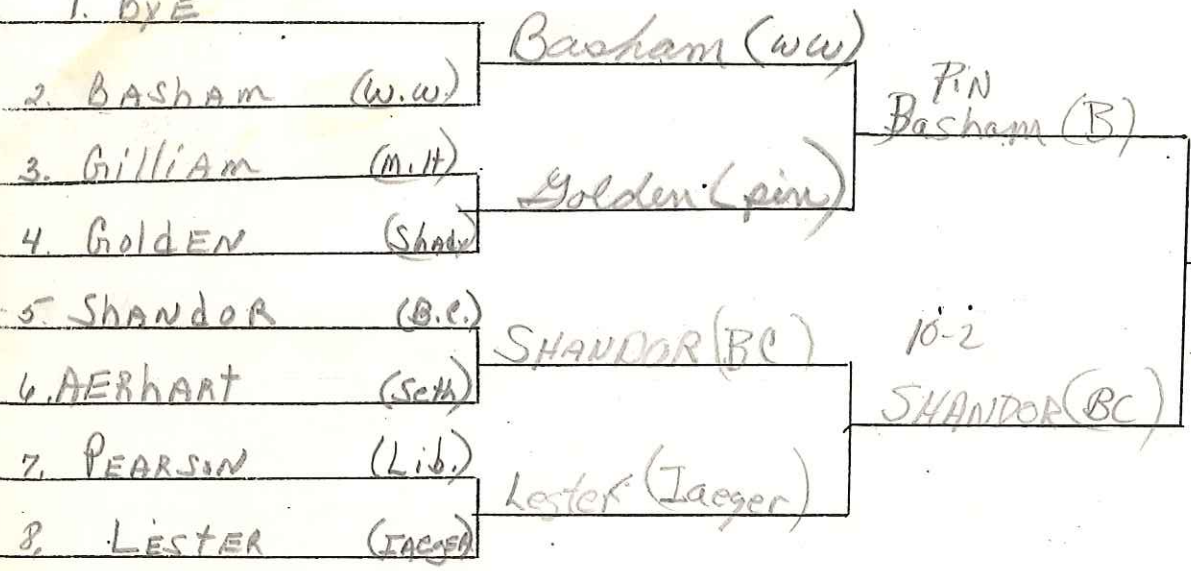

Robinson-3-2

MtH - 57  
Seth - 54  
Shady - B - 44

Shady 178  
Bec: 160  
B.C. 148  
I - 115  
L. 72

1981 BNT

1. BYE

1. SWEENEY (SHADY)

Sweeney (pin)

2. BRUSTER (B.C)

Sweeney (pin)

3. STOVER (Lib)

Forren (pin)

4. FORREN (WH)

Sweeney-pin

5. ADDAIR (JA)

Addair

6. BYE

Richardson

7. WILLIAMSON (SHADY B)

Richardson (pin)

8. RICHARDSON (MH)

Bruster (B.C)

Addair

Addair-pin

Stover (Lib)