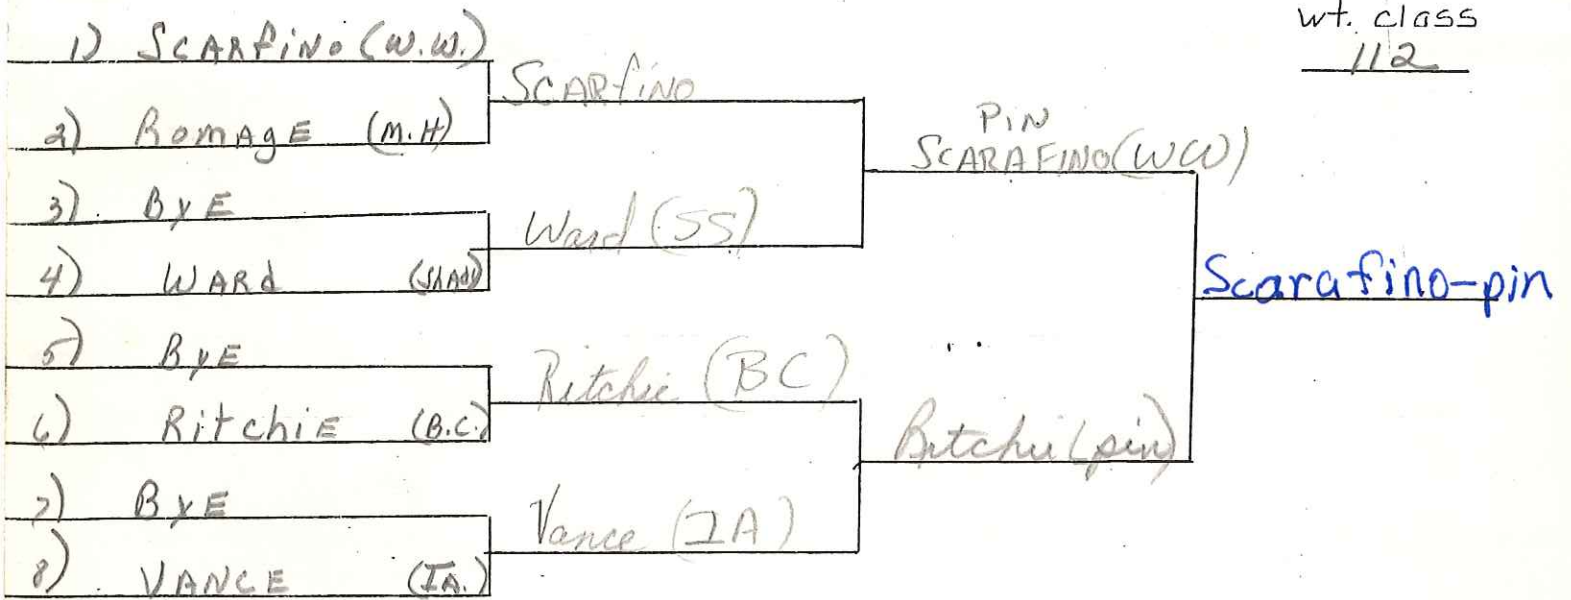

Robinson-3-2

MtH - 57  
Seth - 54  
Shady - B - 44

Shady 178  
Bec: 160  
B.C. 148  
I - 115  
L. 72

1981 BNT

1. BYE

1. SWEENEY (SHADY)

Sweeney (pin)

2. BRUSTER (B.C)

Sweeney (pin)

3. STOVER (Lib)

Forren (pin)

4. FORREN (WH)

Sweeney-pin

5. ADDAIR (JA)

Addair

6. BYE

Richardson

7. WILLIAMSON (SHADY B)

Richardson (pin)

8. RICHARDSON (MH)

Bruster (B.C)

Addair

Addair-pin

Stover (Lib)

Stover (Lib)

Addair-5-0

Bye

Cross Bracket  
out of semifinals

Williamson (S.B.)

Williamson (S.B.)

Williamson-pin

Forren