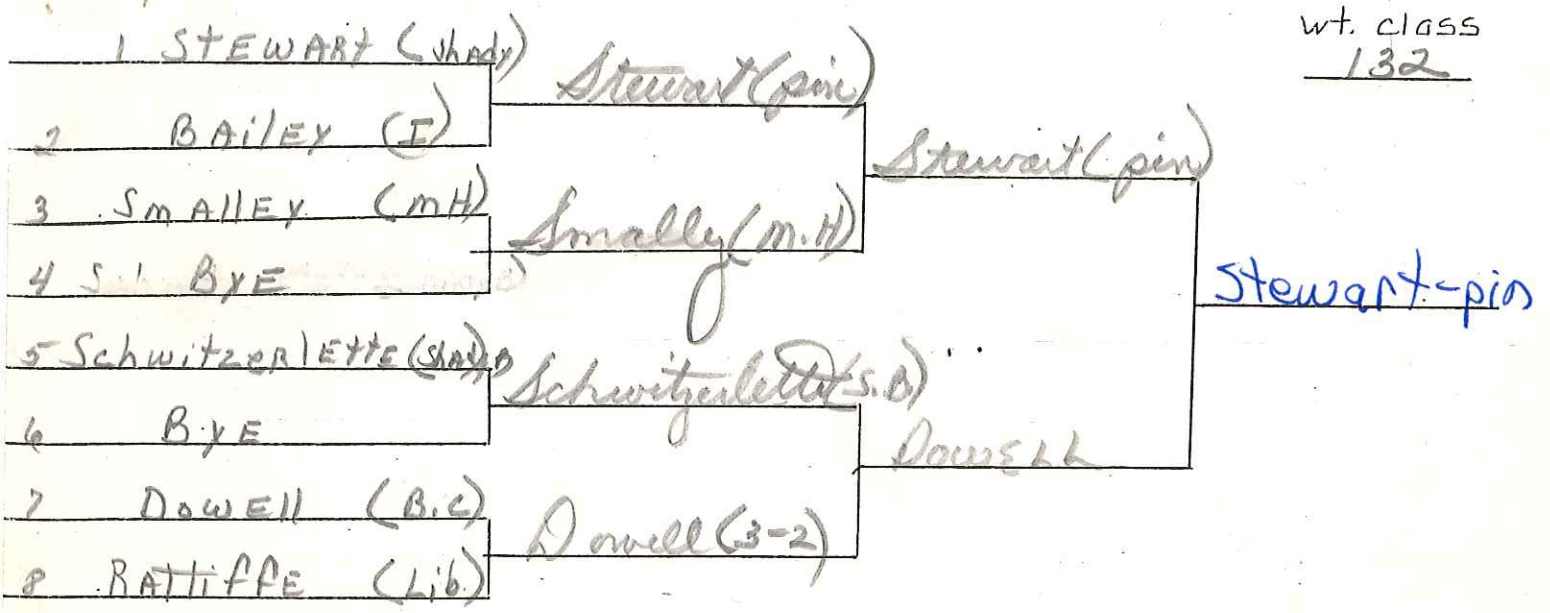

Robinson-3-2

MtH - 57  
Seth - 54  
Shady - B - 44

Shady 178  
Bec: 160  
B.C. 148  
I - 115  
L. 72

1981 BNT

1. BYE

1. SWEENEY (SHADY)

Sweeney (pin)

2. BRUSTER (B.C)

Sweeney (pin)

3. STOVER (Lib)

Forren (pin)

4. FORREN (WH)

Sweeney-pin

5. ADDAIR (JA)

Addair

6. BYE

Richardson

7. WILLIAMSON (SHADY B)

Richardson (pin)

8. RICHARDSON (MH)

Bruster (B.C)

Addair

Addair-pin

Stover (Lib)