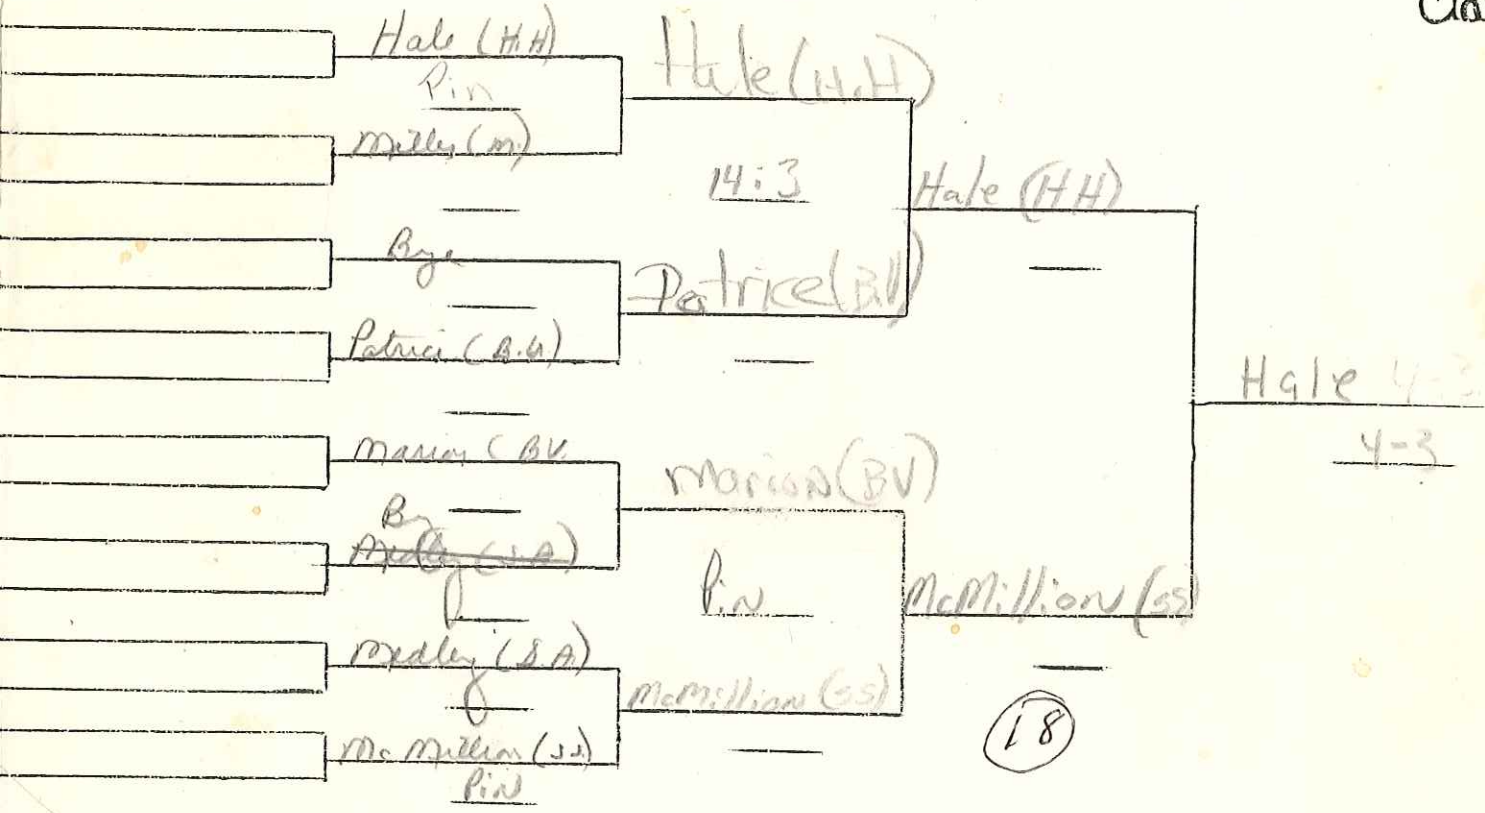

HHS 162
 Shady 147
 Stonewall 110 1/2
 Milton 88 1/2
 Barboursville 84
 Eucknannon - 68
 HENS — 65
 Hurricane — 64
 Ft. Pleasant — 37
 Milton "B" — 33
 St. Albans — 22
 Ripley — 6

6 1/2

1986
Greyhound Invitational

98
WT.
Class

2:00
Tomorrow

Consolation

to Semis

Greyhound Invitational

105
Wt.
Class

Consulation

Greyhound Invitational