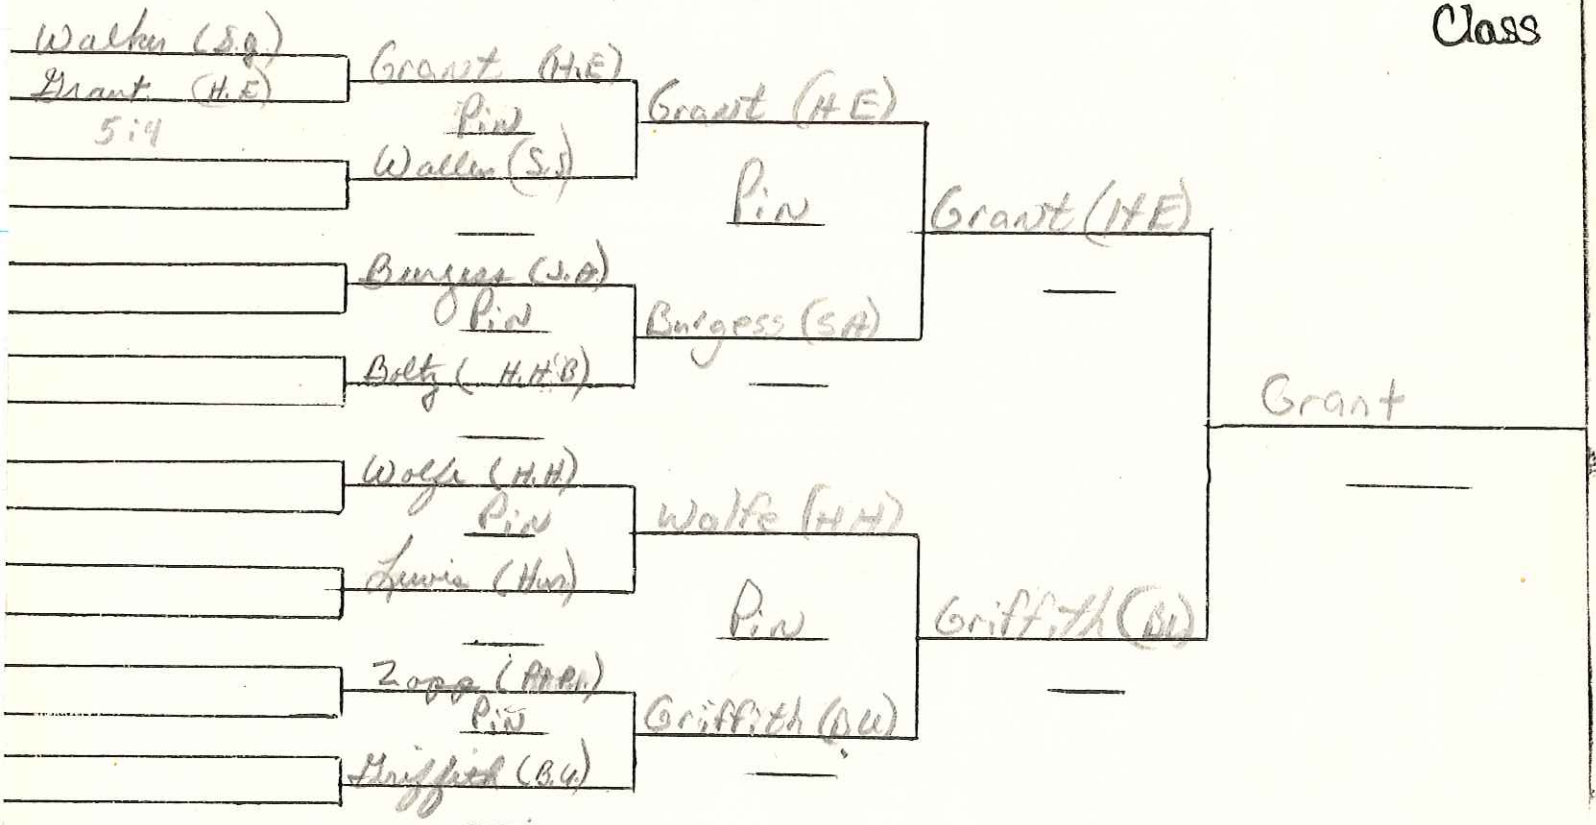

HHS 162
 Shady 147
 Stonewall 110 1/2
 Milton 88 1/2
 Barboursville 84
 Eucknannon - 68
 HENS — 65
 Hurricane — 64
 Ft. Pleasant — 37
 Milton "B" — 33
 St. Albans — 22
 Ripley — 6

6 1/2

1986
Greyhound Invitational

98
WT.
Class

2:00
Tomorrow

Consolation

to Semis

Greyhound Invitational

105
Wt.
Class

Consulation

Greyhound Invitational

119
Wt.
Class

Consulation

Greyhound Invitational

126
WT.
Class

Consulation

Greyhound Invitational

132
WT.
Class

Consulation