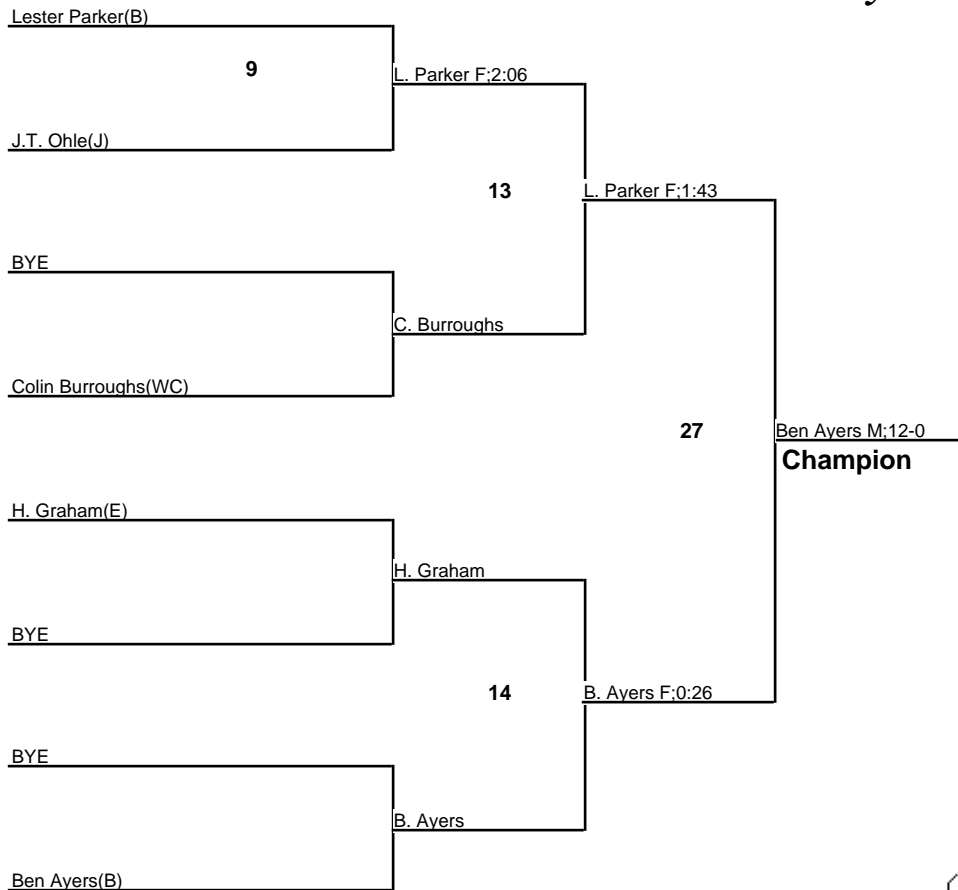

Wood County MS JV Tournament

84
15 January 2016