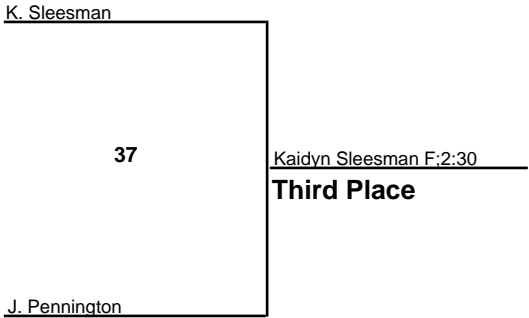

Wood County MS JV Tournament

145/55
15 January 2016