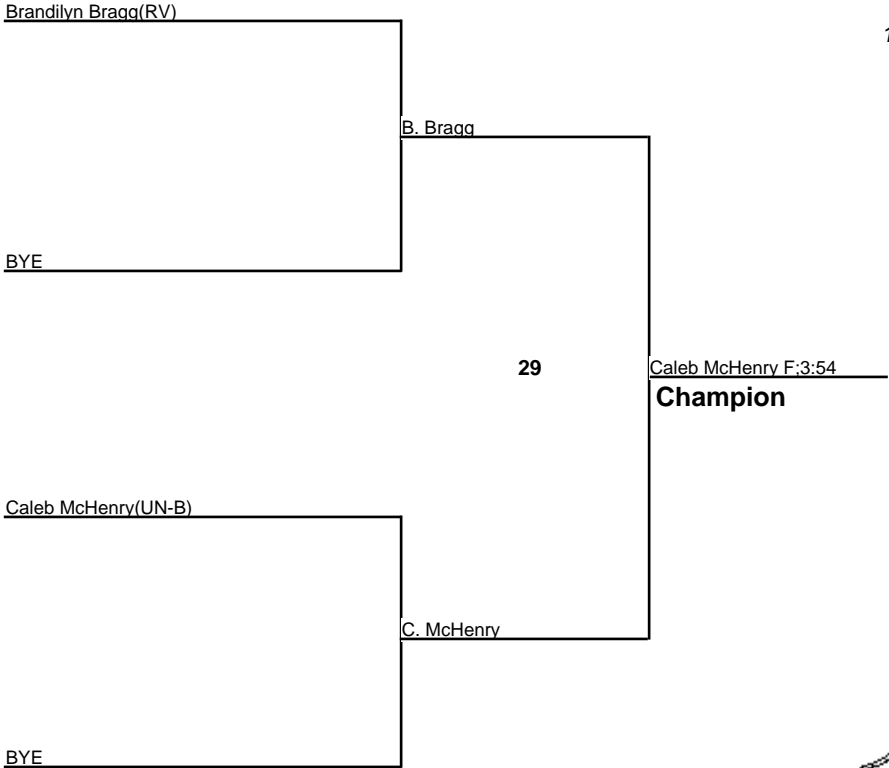

# Wood County MS JV Tournament

**84**  
15 January 2016

*Wood County MS JV Tournament*

**90/95**

15 January 2016