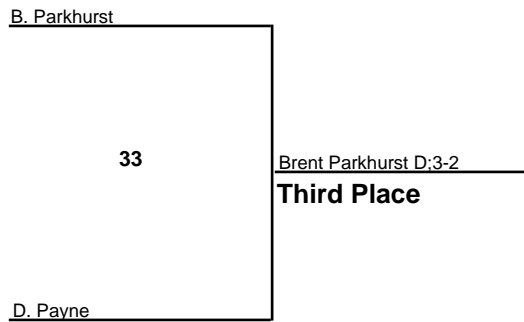

Wood County MS JV Tournament

116

15 January 2016