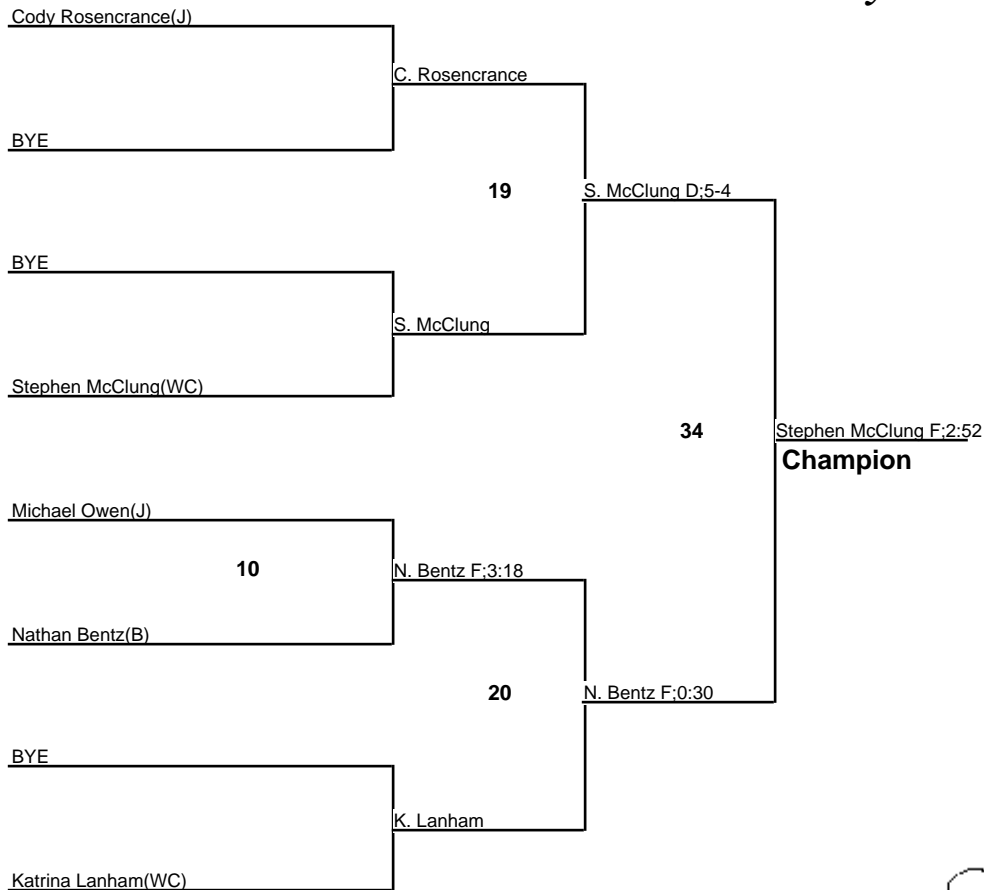

Wood County MS JV Tournament

123/28
15 January 2016