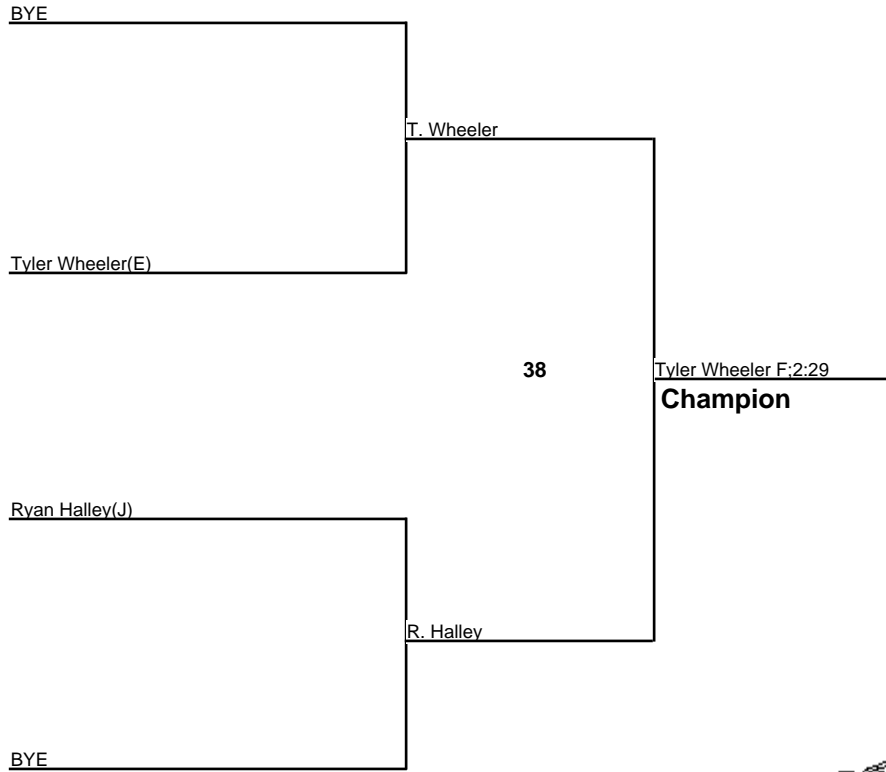

Wood County MS JV Tournament

171

15 January 2016