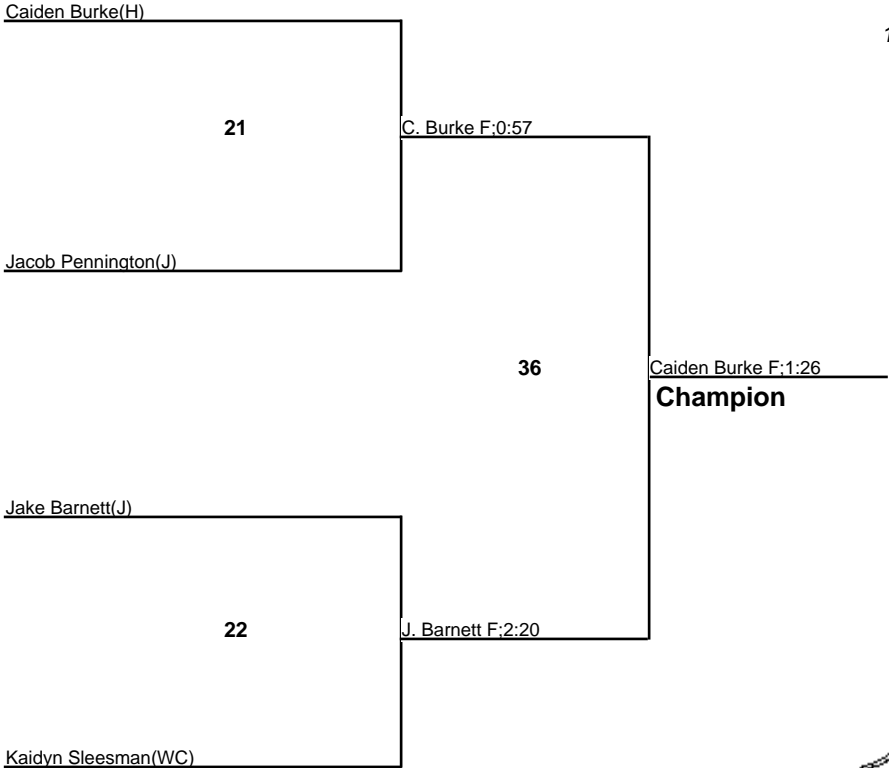

Wood County MS JV Tournament

145/55
15 January 2016