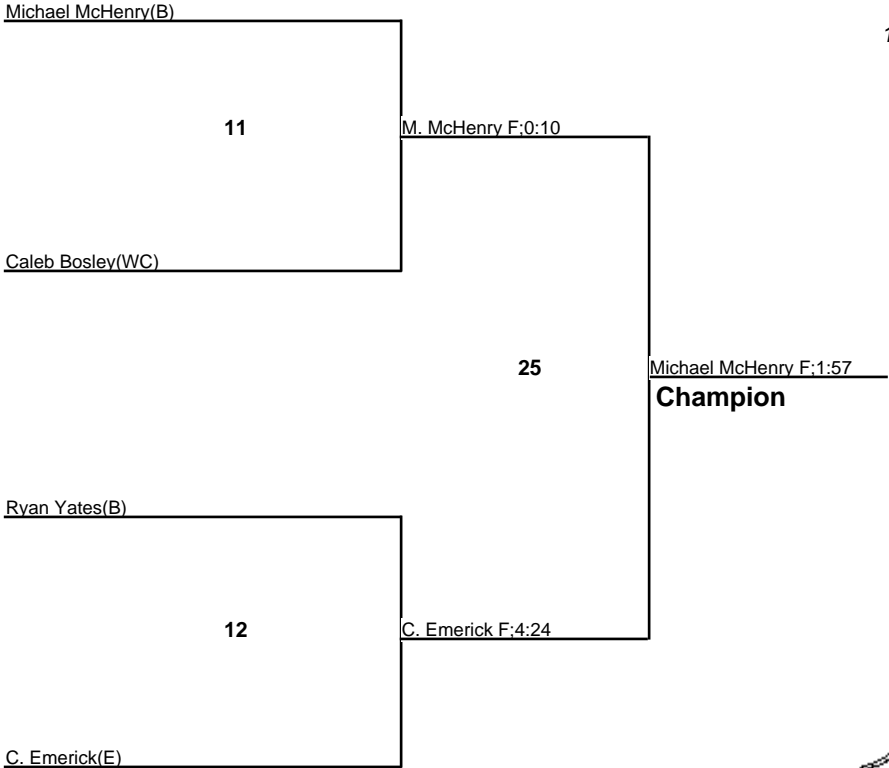

# Wood County MS JV Tournament

78

15 January 2016