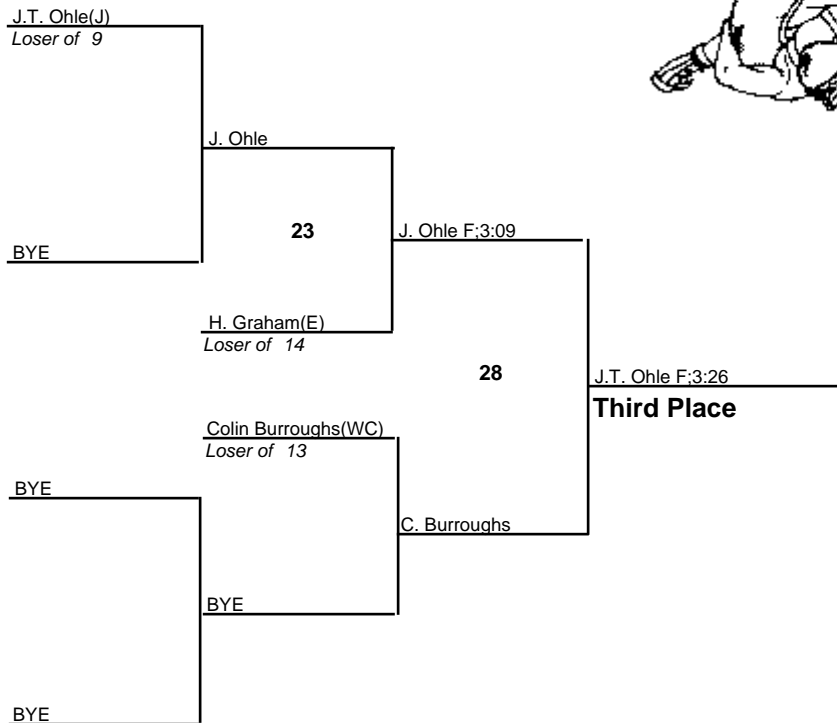

Wood County MS JV Tournament

84
15 January 2016