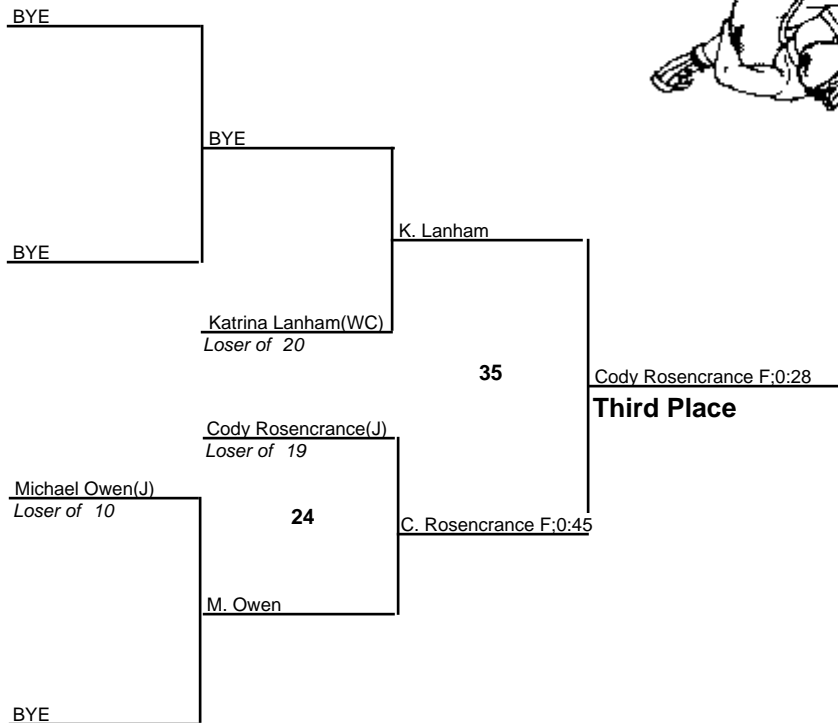

Wood County MS JV Tournament

123/28
15 January 2016